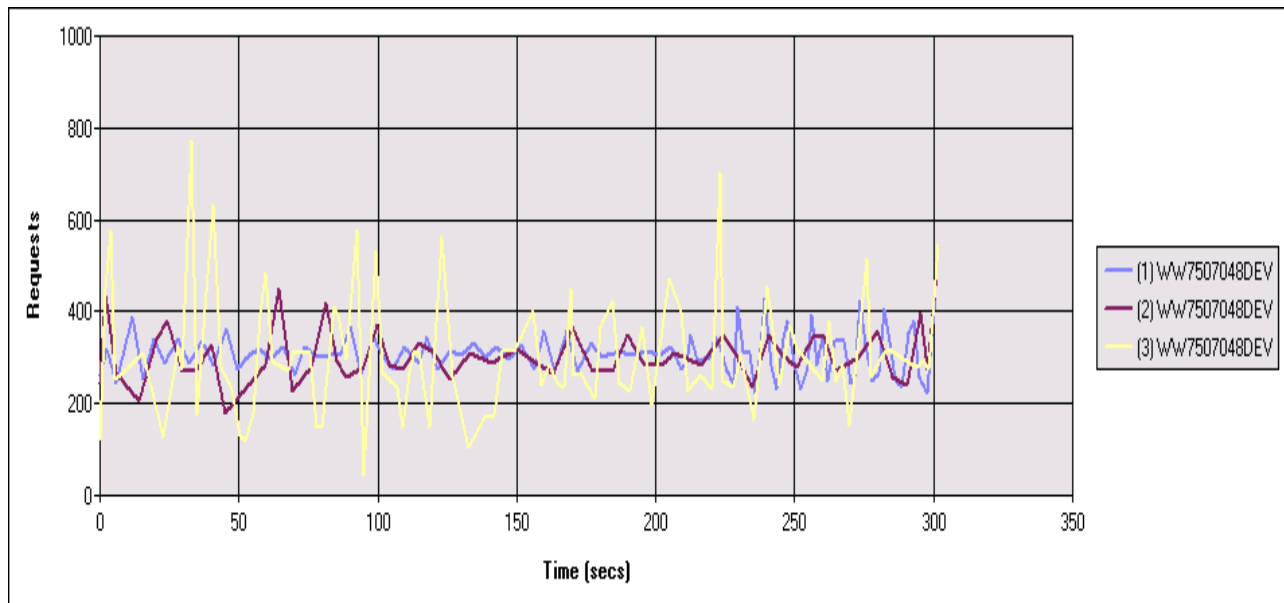

Application Center Test Overview: Summary

- (1) **Test Name:** Ripplestone: Test03
Test Run Name: report-Test03-Nov 16, 2005 14-23-46
Test Started: 11/16/2005 2:18:43 PM
Test Duration: 00:00:05:00
Test Iterations: 3,404
Test Notes: -
- (2) **Test Name:** Ripplestone: Test03
Test Run Name: report-Test03-Nov 16, 2005 14-35-16
Test Started: 11/16/2005 2:30:08 PM
Test Duration: 00:00:05:00
Test Iterations: 3,222
Test Notes: -
- (3) **Test Name:** Ripplestone: Test03
Test Run Name: report-Test03-Nov 16, 2005 14-47-02
Test Started: 11/16/2005 2:41:59 PM
Test Duration: 00:00:05:00
Test Iterations: 3,073
Test Notes: -
-

Test Run Graph

[Show Errors](#)

Properties

	(1)	(2)	(3)
Test type:	Dynamic	Dynamic	Dynamic
Simultaneous browser connections:	100	200	300
Warm up time (secs):	0	0	0
Test duration:	00:00:05:00	00:00:05:00	00:00:05:00
Test iterations:	3,404	3,222	3,073
Detailed test results generated:	Yes	Yes	Yes

Summary

	(1)	(2)	(3)
Total number of requests:	93,057	90,155	86,864
Total number of connections:	92,957	89,970	86,564
Average requests per second:	310.19	300.52	289.55
Average time to first byte (msecs):	321.24	667.85	1,031.02
Average time to last byte (msecs):	321.29	667.89	1,031.12
Average time to last byte per iteration (msecs):	8,783.18	18,688.34	29,146.47
Number of unique requests made in test:	24	24	24
Number of unique response codes:	3	3	3